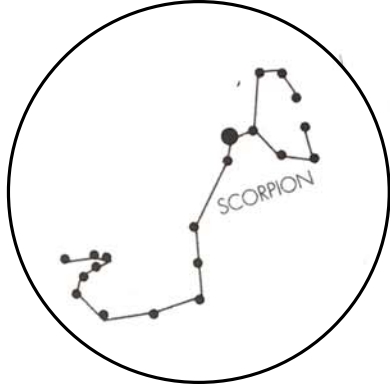

PRINTABLE CONSTELLATION PROJECTION CARDS

NORTHERN HEMISPHERE - SUMMER SKY

PRINTABLE CONSTELLATION PROJECTION CARDS

CREATE YOUR OWN STAR FORMATIONS